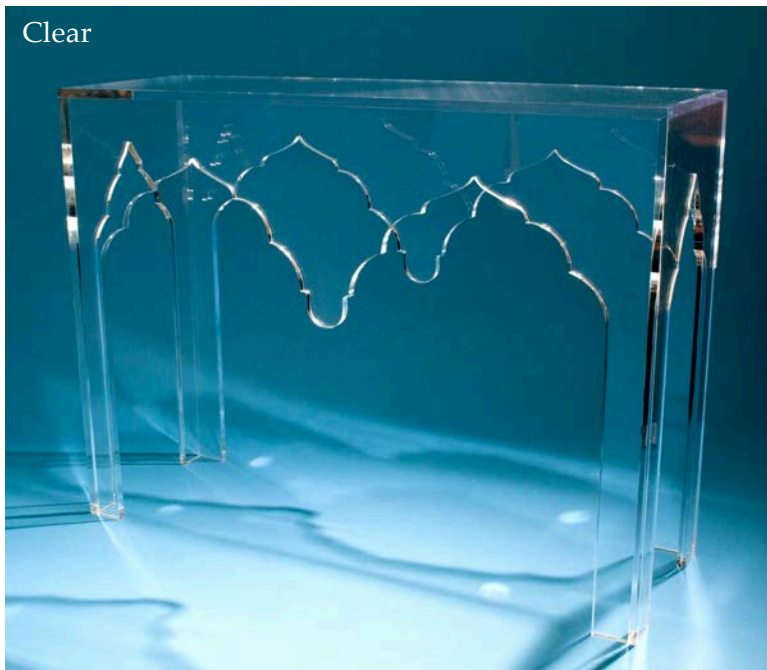

CLEARLY CLASSIC BY WHITE WEBB

ALEXANDER CONSOLE TABLE

After repeated requests we have finally created a console table. Using thick, super-high quality acrylic, the Alexander Console exudes a stately, yet exotic presence. Quiet and theatrical in one stroke, this piece is ideal for foyers, dining rooms and hallways.

Dimensions: 48" w x 16" d x 36" h; made of 3/4" thick acrylic

Available at a **DONGHIA** showroom near you.

WWW.WHITEWEBB.COM