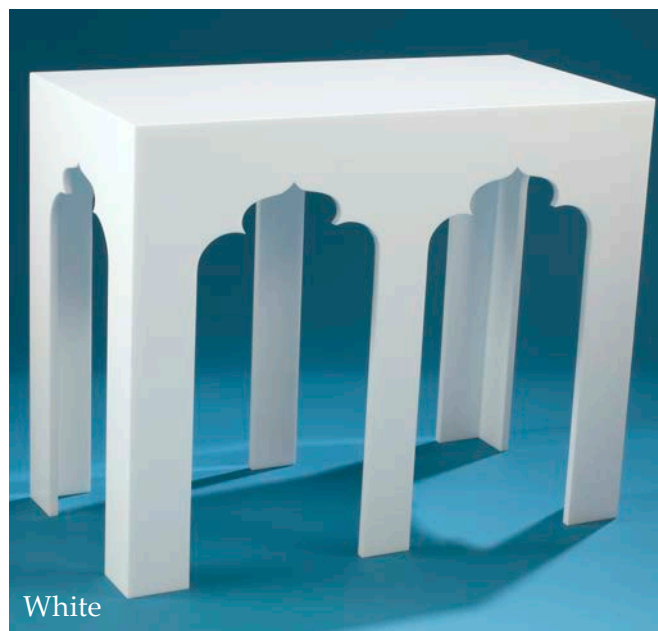

CLEARLY CLASSIC BY WHITE WEBB

DOUBLE ALEXANDER TABLE

The Alexander Table is based on historic designs from India. With its exotic, pointed arch, it suggests the monumental portal of a Mughal palace while the clean, rectangular silhouette is crisp and tailored. The Alexander Table comes in three sizes – small, large and double – and three colors – clear, smoke and white.

Dimensions: double 27" w x 13 1/2" d x 22" h, small 9" w x 9" d x 20" h, large 12" w x 12" d x 24" h; 1/2" thick acrylic

Available at a **DONGHIA** showroom near you.

WWW.WHITEWEBB.COM