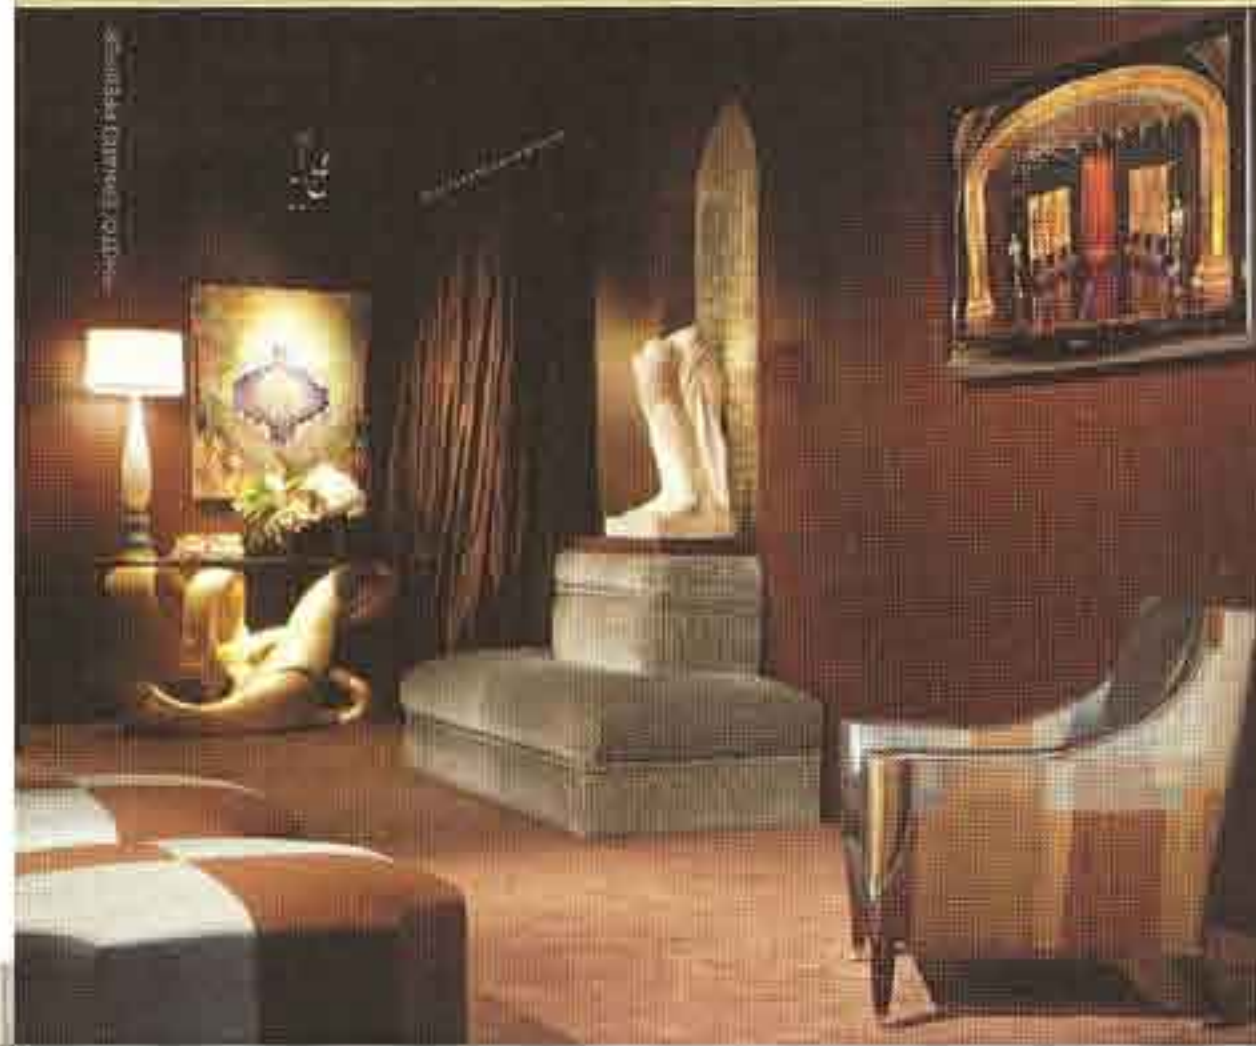

HOLLYWOOD'S MOST EXCLUSIVE VIP ROOM? THE ARCHITECTURAL DIGEST GREENROOM, WHERE PRESENTERS MINGLED BEFORE AND AFTER THEIR APPEARANCES ONSTAGE

ANOTHER GREENROOM VIEW, INCLUDING LCD-TV BY SHARP AQUOS; CUSTOM BANQUETTE, PARIS CHAIR AND COCKEREL OTTOMANS BY GEORGE SMITH; CONSOLE BY TONY DUQUETTE FROM HUTTON WILKINSON; MURANO GLASS LAMP FROM DOWNTOWN; ARTWORK BY STEVE RODEN, COURTESY OF SUSANNE VIELMETTER