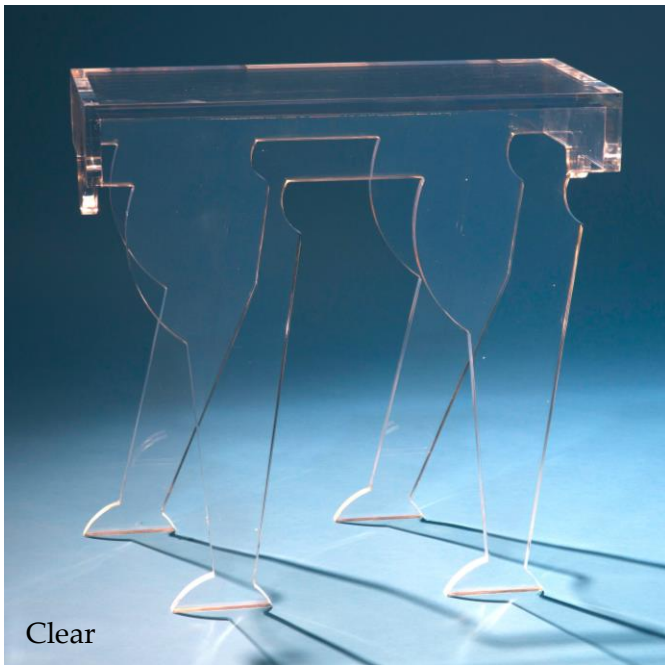

CLEARLY CLASSIC BY WHITE WEBB

CLEO TABLE

Like a graceful animal in motion, the Cleo table is inspired by ancient Egyptian designs, which often honored the sacred cat and other animals of distinction. Rendered in acrylic, it takes on a more modern, playful tone, somewhat reminiscent of the forms that John Dickinson created for his iconic plaster furniture from the 1970's.

Dimensions: Made of $\frac{3}{4}$ " acrylic, the table measures 12" w x 24" d x 24" h.

Available at a **DONGHIA** showroom near you.

WWW.WHITEWEBB.COM