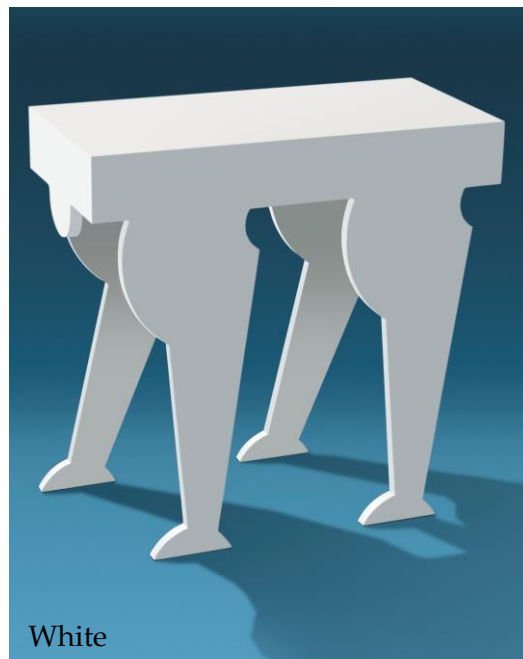

CLEARLY CLASSIC BY WHITE WEBB

CLEO TABLE

Like a graceful animal in motion, the Cleo table is inspired by ancient Egyptian designs, which often honored the sacred cat and other animals of distinction. Rendered in acrylic, it takes on a more modern, playful tone, somewhat reminiscent of the forms that John Dickinson created for his iconic plaster furniture from the 1970's.

Dimensions: Made of $\frac{3}{4}$ " acrylic, the table measures 12" w x 24" d x 24" h.

Available at a **DONGHIA** showroom near you.

WWW.WHITEWEBB.COM